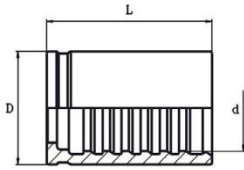

NO SKIVE FERRULE

Hose: R1AT/1SN-R2AT/2SN-2SC-
R16a)R1AT/1SN
b)R2AT/2SN
c)2SC
d)R16

BOCCOLA NO SKIVE

Tubo:R1AT/1SN-R2AT/2SN-2SC -
R16a)R1AT/1SN
b)R2AT/2SN
c)2SC
d) R16

partnr. codice	hose/D			D		L		d		skive		Hose Tubo
	[in]	[mm]	size	[in]	[mm]	[in]	[mm]	[in]	[mm]	size	[in]	
0200010303	3/16"	4,8	03	0,79	20,0	1,02	26,0	0,56	14,2	-	-	a;b;c;d
0200010404	1/4"	6,4	04	0,87	22,0	1,10	28,0	0,62	15,8	-	-	a;b;c;d
0200010505	5/16"	8,0	05	0,95	24,0	1,10	28,0	0,69	17,5	-	-	a;b;c;d
0200010606	3/8"	9,5	06	1,02	26,0	1,10	28,0	0,75	19,7	-	-	a;b;c;d
0200010808	1/2"	12,7	08	1,18	30,0	1,22	31,0	0,92	23,3	-	-	a;b;c;d
0200011010	5/8"	16,0	10	1,30	33,0	1,22	31,0	1,04	26,5	-	-	a;b;c;d
0200011212	3/4"	19,0	12	1,46	37,0	1,50	38,0	1,20	30,4	-	-	a;b;c;d
0200011616	1"	25,4	16	1,81	46,0	1,87	47,5	1,54	39,0	-	-	a;b;c;d
0200012020	1.1/4"	31,8	20	2,29	58,0	2,17	55,0	1,94	49,3	-	-	a;b;c;d
0200012424	1.1/2"	38,1	24	2,56	65,0	2,36	60,0	2,20	55,8	-	-	a;b;
0200013232	2"	50,8	32	3,07	78,0	2,84	72,0	2,70	68,5	-	-	a;b;
0200014040	2.1/2"	63,5	40	3,74	95,0	2,84	72,0	3,27	83,0	-	-	a;b;
0200014848	3"	76,2	48	4,33	110,0	3,15	80,0	3,82	97,0	-	-	a;b;

SWAGED FERRULE

Hose: R1AT/1SN-1SC-2SC-R16 -
R17a)R1AT/1SN:
b)1SC
c)2SC
d)R16
e)R17

BOCCOLA A PRESSARE

Tubo:R1AT/1SN-1SC-2SC-R16 -
R17a)R1AT/1SN
b)1SC
c)2SC
d) R16
e) R17

partnr. codice	hose/D			D		L		d		skive		Hose Tubo
	[in]	[mm]	size	[in]	[mm]	[in]	[mm]	[in]	[mm]	size	[in]	
0200020404	1/4"	6,4	04	0,79	20,0	1,02	26,0	0,56	14,3	-	-	a;b;c;d;e
0200020505	5/16"	8,0	05	0,87	22,0	1,02	26,0	0,63	16,1	-	-	a;b;c;d;e
0200020606	3/8"	9,5	06	0,95	24,0	1,02	26,0	0,72	18,4	-	-	a;b;c;d;e
0200020808	1/2"	12,7	08	1,10	28,0	1,10	28,0	0,85	21,7	-	-	a;b;c;d
0200021010	5/8"	16,0	10	1,26	32,0	1,14	29,0	0,99	25,0	-	-	a;b;c;d
0200021212	3/4"	19,0	12	1,38	35,0	1,38	35,0	1,13	28,6	-	-	a;b;c;d
0200021616	1"	25,4	16	1,73	44,0	1,73	44,0	1,45	36,7	-	-	a;b;c;d