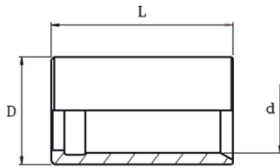

SWAGED FERRULE

Hose:
a)4SH:
b)R12

BOCCOLA A PRESSARE

Tubo:
a)4SH
b)R12

partnr. codice	hose/D			D		L		d		skive		Hose Tubo
	[in]	[mm]	size	[in]	[mm]	[in]	[mm]	[in]	[mm]	size	[in]	
0200072020	1.1/4"	31,8	20	2,21	56,0	2,60	66,0	1,82	46,3	2,09	53,0	a;b
0200072424	1.1/2"	38,1	24	2,64	67,0	3,01	76,5	2,19	55,5	2,40	61,0	a;b
0200073232	2"	50,8	32	3,07	78,0	3,15	80,0	2,62	66,6	2,52	64,0	a;b

SWAGED FERRULE

Hose:
a)R7
b)R8
c)R6
d)2TE

BOCCOLA A PRESSARE

Tubo:
a)R7
b)R8
c)R6
d)2TE

partnr. codice	hoseID			D		L		d		skive		Hose Tubo
	[in]	[mm]	size	[in]	[mm]	[in]	[mm]	[in]	[mm]	size	[in]	
0200080303	3/16"	4,8	03	0,55	14,0	1,06	27,0	0,42	10,6	-	-	a;b;c; d
0200080404	1/4"	6,4	04	0,67	17,0	1,14	29,0	0,53	13,5	-	-	a;b;c; d
0200080405	1/4"	6,4	04	0,67	17,0	1,14	29,0	0,49	12,4	-	-	OL7-special
0200080505	5/16"	8,0	05	0,75	19,0	1,18	30,0	0,60	15,2	-	-	a;c;d
0200080606	3/8"	9,5	06	0,83	21,0	1,22	31,0	0,66	16,8	-	-	a;b;c; d
0200080808	1/2"	12,7	08	1,00	25,4	1,34	34,0	0,82	20,8	-	-	a;b;c; d
0200081010	5/8"	16,0	10	1,12	28,5	1,42	36,0	0,95	24,0	-	-	a;b;c; d
0200081212	3/4"	19,0	12	1,26	32,0	1,42	36,0	1,10	27,8	-	-	a;c;d
0200081616	1"	25,4	16	1,58	40,0	1,97	50,0	1,36	34,5	-	-	a;c;d

SWAGED FERRULE

Hose:
a)1SC
b)MTH1

BOCCOLA A PRESSARE

Tubo:
a)1SC
b)MTH1

partnr. codice	hoseID			D		L		d		skive		Hose Tubo
	[in]	[mm]	size	[in]	[mm]	[in]	[mm]	[in]	[mm]	size	[in]	
0200090303	3/16"	4,8	03	0,59	15,0	1,02	26,0	0,42	10,7	-	-	a;b
0200090404	1/4"	6,4	04	0,71	18,0	1,18	30,0	0,51	13,0	-	-	a;b
0200090505	5/16"	8,0	05	0,79	20,0	1,18	30,0	0,59	15,0	-	-	a;b
0200090606	3/8"	9,5	06	0,83	21,0	1,34	34,0	0,67	17,0	-	-	a;b
0200090808	1/2"	12,7	08	1,00	25,5	1,34	34,0	0,78	19,8	-	-	a
0200091010	5/8"	16,0	10	1,10	28,0	1,46	37,0	0,91	23,0	-	-	a;b
0200091212	3/4"	19,0	12	1,26	32,0	1,67	42,5	1,05	26,6	-	-	a;b
0200091616	1"	25,4	16	1,58	40,0	1,97	50,0	1,28	32,5	-	-	a;b