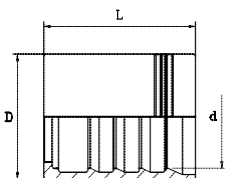

BOCCOLA A PRESSARE

Tubo:
a)4SP
b)R10

partnr. codice	hose/D		size	D		L		d		skive		Hose Tubo
	[in]	[mm]		[in]	[mm]	[in]	[mm]	[in]	[mm]	[in]	[mm]	
0200062020	1.1/4"	31,8	20	2,21	56,0	2,60	66,0	1,84	46,7	2,09	53,0	a;b
0200062424	1.1/2"	38,1	24	2,64	67,0	3,01	76,5	2,19	55,7	2,40	61,0	a;b
0200063232	2"	50,8	32	3,15	80,0	3,14	79,8	2,71	68,8	2,52	64,0	a;b