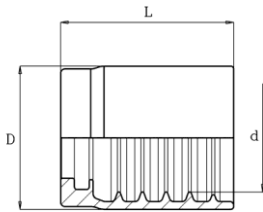

SWAGED FERRULE

Hose: R1AT/1SN-1SC-2SC-R16 -
R17a)R1AT/1SN:
b)1SC
c)2SC
d)R16
e)R17

BOCCOLA A PRESSARE

Tubo:R1AT/1SN-1SC-2SC-R16 -
R17a)R1AT/1SN
b)1SC
c)2SC
d) R16
e) R17

partnr. codice	hose/D			D		L		d		skive		Hose Tubo
	[in]	[mm]	size	[in]	[mm]	[in]	[mm]	[in]	[mm]	size	[in]	
0200020404	1/4"	6,4	04	0,79	20,0	1,02	26,0	0,56	14,3	-	-	a;b;c;d;e
0200020505	5/16"	8,0	05	0,87	22,0	1,02	26,0	0,63	16,1	-	-	a;b;c;d;e
0200020606	3/8"	9,5	06	0,95	24,0	1,02	26,0	0,72	18,4	-	-	a;b;c;d;e
0200020808	1/2"	12,7	08	1,10	28,0	1,10	28,0	0,85	21,7	-	-	a;b;c;d
0200021010	5/8"	16,0	10	1,26	32,0	1,14	29,0	0,99	25,0	-	-	a;b;c;d
0200021212	3/4"	19,0	12	1,38	35,0	1,38	35,0	1,13	28,6	-	-	a;b;c;d
0200021616	1"	25,4	16	1,73	44,0	1,73	44,0	1,45	36,7	-	-	a;b;c;d

SWAGED FERRULE

Hose: R7 R8 MTH1a)
R7
b) R8
c) MTH1

BOCCOLA A PRESSARE

Tubo: R7 R8 MTH1a)
R7
b) R8
c) MTH1

partnr. codice	hose ID			D		L		d		skive		Hose [mm]
	[in]	[mm]	size	[in]	[mm]	[in]	codice	[in]	[mm]	size	[in]	
0200030303	3/16"	4,8	03	0,59	15,0	1,02	26,0	0,42	10,7			a;b;c;
0200030404	1/4"	6,4	04	0,71	18,0	1,14	29,0	0,51	13,0			a;b;c;
0200030505	5/16"	8,0	05	0,79	20,0	1,18	30,0	0,61	15,4			a;b;c;
0200030606	3/8"	9,5	06	0,87	22,0	1,26	32,0	0,67	17,0			a;b;c;
0200030808	1/2"	12,7	08	1,06	27,0	1,34	34,0	0,85	21,5			a;b;c;