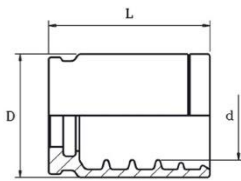

NO SKIVE FERRULE

Hose: R1AT/1SN-R2AT/2SN-2SC-
R16a)R1AT/1SN
b)R2AT/2SN
c)2SC
d)R16

BOCCOLA NO SKIVE

Tubo:R1AT/1SN-R2AT/2SN-2SC -
R16a)R1AT/1SN
b)R2AT/2SN
c)2SC
d) R16

partnr. codice	hose/D			D		L		d		skive		Hose Tubo
	[in]	[mm]	size	[in]	[mm]	[in]	[mm]	[in]	[mm]	size	[in]	
0200010303	3/16"	4,8	03	0,79	20,0	1,02	26,0	0,56	14,2	-	-	a;b;c;d
0200010404	1/4"	6,4	04	0,87	22,0	1,10	28,0	0,62	15,8	-	-	a;b;c;d
0200010505	5/16"	8,0	05	0,95	24,0	1,10	28,0	0,69	17,5	-	-	a;b;c;d
0200010606	3/8"	9,5	06	1,02	26,0	1,10	28,0	0,75	19,7	-	-	a;b;c;d
0200010808	1/2"	12,7	08	1,18	30,0	1,22	31,0	0,92	23,3	-	-	a;b;c;d
0200011010	5/8"	16,0	10	1,30	33,0	1,22	31,0	1,04	26,5	-	-	a;b;c;d
0200011212	3/4"	19,0	12	1,46	37,0	1,50	38,0	1,20	30,4	-	-	a;b;c;d
0200011616	1"	25,4	16	1,81	46,0	1,87	47,5	1,54	39,0	-	-	a;b;c;d
0200012020	1.1/4"	31,8	20	2,29	58,0	2,17	55,0	1,94	49,3	-	-	a;b;c;d
0200012424	1.1/2"	38,1	24	2,56	65,0	2,36	60,0	2,20	55,8	-	-	a;b;
0200013232	2"	50,8	32	3,07	78,0	2,84	72,0	2,70	68,5	-	-	a;b;
0200014040	2.1/2"	63,5	40	3,74	95,0	2,84	72,0	3,27	83,0	-	-	a;b;
0200014848	3"	76,2	48	4,33	110,0	3,15	80,0	3,82	97,0	-	-	a;b;

SWAGED FERRULE

Hose: R1AT/1SN-1SC-2SC-R16 -
R17a)R1AT/1SN:
b)1SC
c)2SC
d)R16
e)R17

BOCCOLA A PRESSARE

Tubo:R1AT/1SN-1SC-2SC-R16 -
R17a)R1AT/1SN
b)1SC
c)2SC
d) R16
e) R17

partnr. codice	hose/D			D		L		d		skive		Hose Tubo
	[in]	[mm]	size	[in]	[mm]	[in]	[mm]	[in]	[mm]	size	[in]	
0200020404	1/4"	6,4	04	0,79	20,0	1,02	26,0	0,56	14,3	-	-	a;b;c;d;e
0200020505	5/16"	8,0	05	0,87	22,0	1,02	26,0	0,63	16,1	-	-	a;b;c;d;e
0200020606	3/8"	9,5	06	0,95	24,0	1,02	26,0	0,72	18,4	-	-	a;b;c;d;e
0200020808	1/2"	12,7	08	1,10	28,0	1,10	28,0	0,85	21,7	-	-	a;b;c;d
0200021010	5/8"	16,0	10	1,26	32,0	1,14	29,0	0,99	25,0	-	-	a;b;c;d
0200021212	3/4"	19,0	12	1,38	35,0	1,38	35,0	1,13	28,6	-	-	a;b;c;d
0200021616	1"	25,4	16	1,73	44,0	1,73	44,0	1,45	36,7	-	-	a;b;c;d