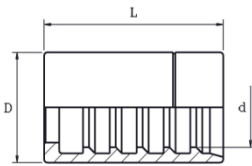

SWAGED FERRULE

Hose:
a)4SP
b)R10

BOCCOLA A PRESSARE

Tubo:
a)4SP
b)R10

partnr. codice	hose/D		size	D		L		d		skive		Hose Tubo
	[in]	[mm]		[in]	[mm]	[in]	[mm]	[in]	[mm]	[in]	[mm]	
0200062020	1.1/4"	31,8	20	2,21	56,0	2,60	66,0	1,84	46,7	2,09	53,0	a;b
0200062424	1.1/2"	38,1	24	2,64	67,0	3,01	76,5	2,19	55,7	2,40	61,0	a;b
0200063232	2"	50,8	32	3,15	80,0	3,14	79,8	2,71	68,8	2,52	64,0	a;b

SWAGED FERRULE

Hose:
a)4SH:
b)R12

BOCCOLA A PRESSARE

Tubo:
a)4SH
b)R12

partnr. codice	hose/D			D		L		d		skive		Hose Tubo
	[in]	[mm]	size	[in]	[mm]	[in]	[mm]	[in]	[mm]	size	[in]	
0200072020	1.1/4"	31,8	20	2,21	56,0	2,60	66,0	1,82	46,3	2,09	53,0	a;b
0200072424	1.1/2"	38,1	24	2,64	67,0	3,01	76,5	2,19	55,5	2,40	61,0	a;b
0200073232	2"	50,8	32	3,07	78,0	3,15	80,0	2,62	66,6	2,52	64,0	a;b

SWAGED FERRULE

Hose:
a)R7
b)R8
c)R6
d)2TE

BOCCOLA A PRESSARE

Tubo:
a)R7
b)R8
c)R6
d)2TE

partnr. codice	hoseID			D		L		d		skive		Hose Tubo
	[in]	[mm]	size	[in]	[mm]	[in]	[mm]	[in]	[mm]	size	[in]	
0200080303	3/16"	4,8	03	0,55	14,0	1,06	27,0	0,42	10,6	-	-	a;b;c; d
0200080404	1/4"	6,4	04	0,67	17,0	1,14	29,0	0,53	13,5	-	-	a;b;c; d
0200080405	1/4"	6,4	04	0,67	17,0	1,14	29,0	0,49	12,4	-	-	OL7-special
0200080505	5/16"	8,0	05	0,75	19,0	1,18	30,0	0,60	15,2	-	-	a;c;d
0200080606	3/8"	9,5	06	0,83	21,0	1,22	31,0	0,66	16,8	-	-	a;b;c; d
0200080808	1/2"	12,7	08	1,00	25,4	1,34	34,0	0,82	20,8	-	-	a;b;c; d
0200081010	5/8"	16,0	10	1,12	28,5	1,42	36,0	0,95	24,0	-	-	a;b;c; d
0200081212	3/4"	19,0	12	1,26	32,0	1,42	36,0	1,10	27,8	-	-	a;c;d
0200081616	1"	25,4	16	1,58	40,0	1,97	50,0	1,36	34,5	-	-	a;c;d