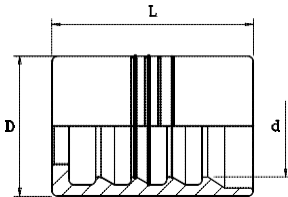

SWAGED FERRULE

Hose: R1AT/1SN-R2AT/2SN-2SC-
R16a)R1AT/1SN
b)R2AT/2SN
c) 2SC
d) R16
e) R17

BOCCOLA A PRESSARE

Tubo: R1AT/1SN -R2AT/2SN- 2SC-
R16a)R1AT/1SN
b)R2AT/2SN
c)2SC
d) R16
e) R17

partnr. codice	hose ID			D		L		d		skive		Hose Tubo
	[in]	[mm]	size	[in]	[mm]	[in]	[mm]	[in]	[mm]	[in]	[mm]	
0200050303	3/16"	4,8	03	0,83	21,0	0,91	23,0	0,56	14,2	-	-	a;b
0200050404	1/4"	6,4	04	0,91	23,0	1,18	30,0	0,62	15,7	-	-	a;b;c;d
0200050505	5/16"	8,0	05	0,94	24,0	1,20	30,5	0,68	17,3	-	-	a;b;c;d
0200050606	3/8"	9,5	06	1,02	26,0	1,24	31,5	0,78	19,7	-	-	a;b;c;d
0200050808	1/2"	12,7	08	1,14	29,0	1,32	33,5	0,90	22,9	-	-	a;b;c;d;e
0200051010	5/8"	16,0	10	1,30	33,0	1,42	36,0	1,03	26,2	-	-	a;b;c;d;e
0200051212	3/4"	19,0	12	1,46	37,0	1,57	40,0	1,19	30,3	-	-	a;b;c;d;e
0200051616	1"	25,4	16	1,81	46,0	1,97	50,0	1,53	38,8	-	-	a;b;c;d;e
0200052020	1.1/4"	31,8	20	2,32	59,0	2,32	59,0	1,95	49,6	-	-	a;b
0200052424	1.1/2"	38,1	24	2,64	67,0	2,64	67,0	2,20	55,8	-	-	a;b
0200053232	2"	50,8	32	3,15	80,0	0,00	72,0	2,70	68,5	-	-	a;b

SWAGED FERRULE

Hose:
a)R2A/2ST
b)4SP
c)4SH
d)R12

BOCCOLA A PRESSARE

Tubo:
a)R2A/2ST
b)4SP
c)4SH
d)R12

partnr. codice	hose/D		size	D		L		d		skive		Hose Tubo
	[in]	[mm]		[in]	[mm]	[in]	[mm]	[in]	[mm]	[in]	[mm]	
0200040606	3/8"	9,5	06	1,02	26,0	1,28	32,5	0,71	18,1	0,98	25,0	a;b;d;
0200040808	1/2"	12,7	08	1,18	30,0	1,34	34,0	0,87	22,0	1,06	27,0	a;b;d;
0200041010	5/8"	16,0	10	1,34	34,0	1,52	38,5	1,02	25,8	1,29	33,0	a;b;d;
0200041212	3/4"	19,0	12	1,50	38,0	1,69	43,0	1,15	29,3	1,29	33,0	a;b;c; d
0200041616	1"	25,4	16	1,81	46,0	2,21	56,0	1,43	36,2	1,85	47,0	a;b;c; d
0200042020	1.1/4"	31,8	20	2,24	57,0	2,36	60,0	1,86	47,2	2,00	51,0	a;b;e;d