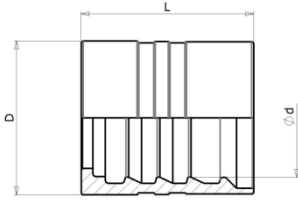

SWAGED FERRULE

Hose: R7 R8 MTH1a)
R7
b) R8
c) MTH1

BOCCOLA A PRESSARE

Tubo: R7 R8 MTH1a)
R7
b) R8
c) MTH1

partnr. codice	hose ID			D		L		d		skive		Hose [mm]
	[in]	[mm]	size	[in]	[mm]	[in]	codice	[in]	[mm]	size	[in]	
0200030303	3/16"	4,8	03	0,59	15,0	1,02	26,0	0,42	10,7			a;b;c;
0200030404	1/4"	6,4	04	0,71	18,0	1,14	29,0	0,51	13,0			a;b;c;
0200030505	5/16"	8,0	05	0,79	20,0	1,18	30,0	0,61	15,4			a;b;c;
0200030606	3/8"	9,5	06	0,87	22,0	1,26	32,0	0,67	17,0			a;b;c;
0200030808	1/2"	12,7	08	1,06	27,0	1,34	34,0	0,85	21,5			a;b;c;

SWAGED FERRULE

Hose: R1AT/1SN-R2AT/2SN-2SC-
R16a)R1AT/1SN
b)R2AT/2SN
c) 2SC
d) R16
e) R17

BOCCOLA A PRESSARE

Tubo: R1AT/1SN -R2AT/2SN- 2SC-
R16a)R1AT/1SN
b)R2AT/2SN
c)2SC
d) R16
e) R17

partnr. codice	hose ID			D		L		d		skive		Hose Tubo
	[in]	[mm]	size	[in]	[mm]	[in]	[mm]	[in]	[mm]	[in]	[mm]	
0200050303	3/16"	4,8	03	0,83	21,0	0,91	23,0	0,56	14,2	-	-	a;b
0200050404	1/4"	6,4	04	0,91	23,0	1,18	30,0	0,62	15,7	-	-	a;b;c;d
0200050505	5/16"	8,0	05	0,94	24,0	1,20	30,5	0,68	17,3	-	-	a;b;c;d
0200050606	3/8"	9,5	06	1,02	26,0	1,24	31,5	0,78	19,7	-	-	a;b;c;d
0200050808	1/2"	12,7	08	1,14	29,0	1,32	33,5	0,90	22,9	-	-	a;b;c;d;e
0200051010	5/8"	16,0	10	1,30	33,0	1,42	36,0	1,03	26,2	-	-	a;b;c;d;e
0200051212	3/4"	19,0	12	1,46	37,0	1,57	40,0	1,19	30,3	-	-	a;b;c;d;e
0200051616	1"	25,4	16	1,81	46,0	1,97	50,0	1,53	38,8	-	-	a;b;c;d;e
0200052020	1.1/4"	31,8	20	2,32	59,0	2,32	59,0	1,95	49,6	-	-	a;b
0200052424	1.1/2"	38,1	24	2,64	67,0	2,64	67,0	2,20	55,8	-	-	a;b
0200053232	2"	50,8	32	3,15	80,0	0,00	72,0	2,70	68,5	-	-	a;b